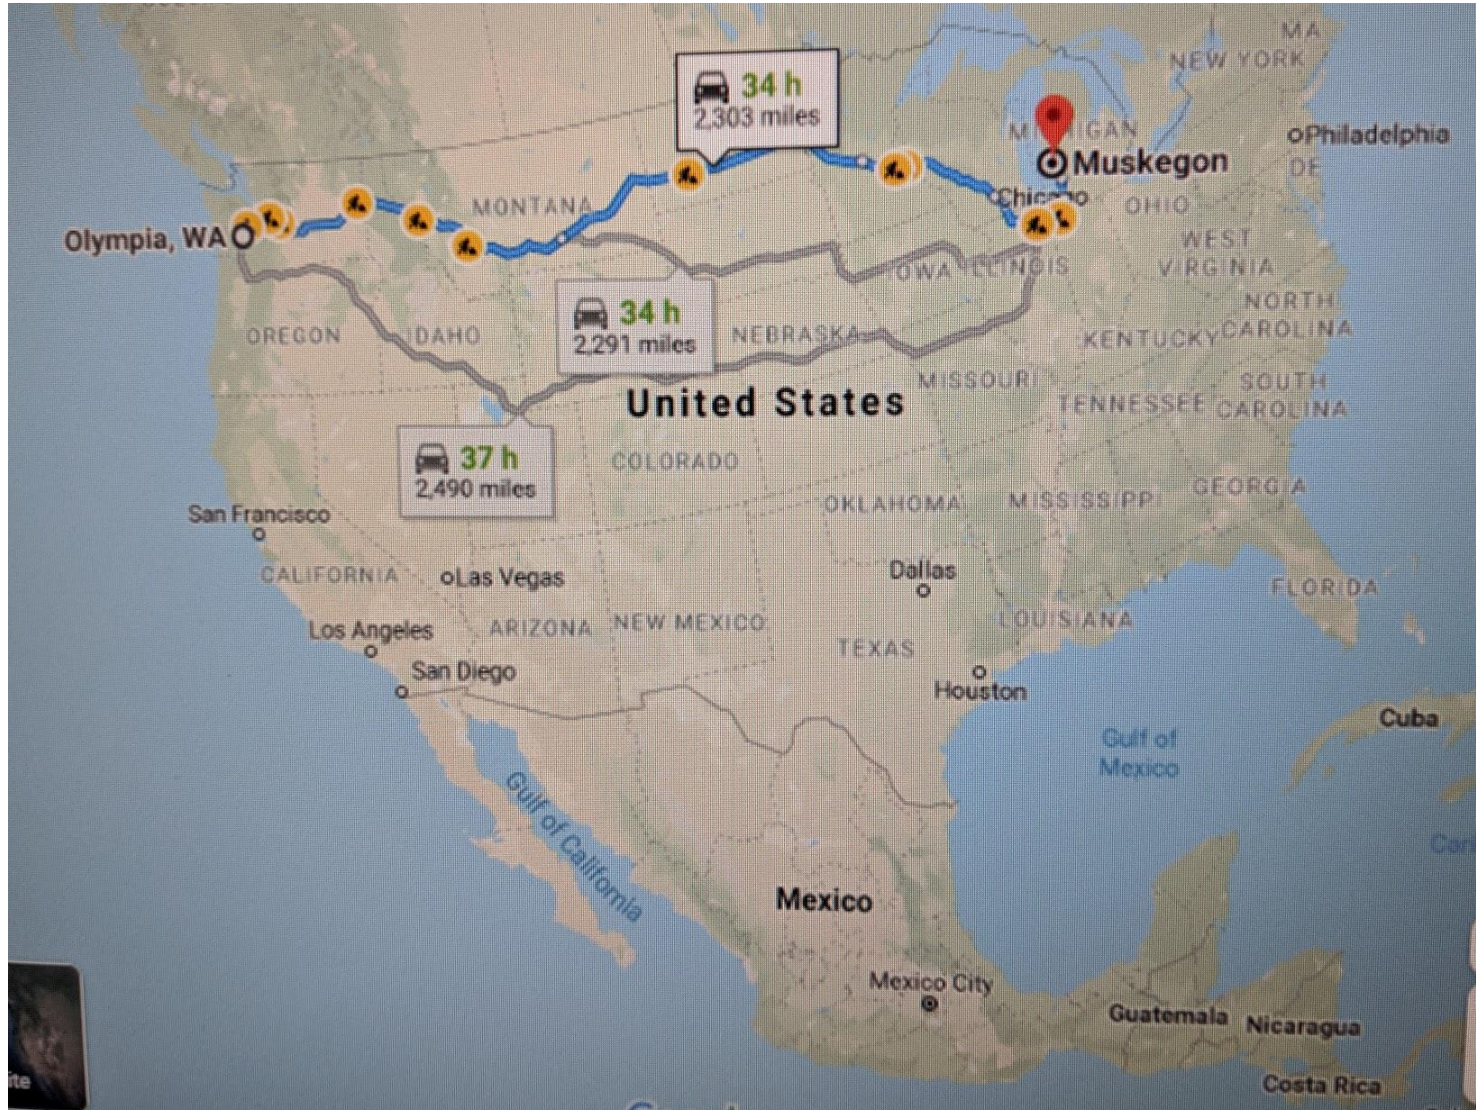

2019 R2AK: Team Trickster

Rafe Beswick

Eric Egge

Greg Rohner

Scott Schoch

South Sound Sailing Society

November 12, 2019

Getting the boat...

The Pedal Drive

Port Townsend Arrival

Water bags
for
everyone...

Getting ready

Sail
Like a
Girl

Trickster
charging
ahead

Soggy Kru
getting
repairs in
Victoria

Leaving Victoria

Rafe
racing
at the
helm

Making
good
time

Greg:
Sleep
deprived
but happy

Ketchikan!

Tri- buddies

Home-made
rudder